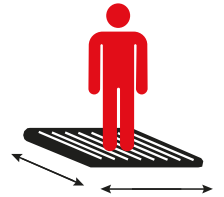

CLIMB-IT®

CLIMB-IT® LARGE PLATFORM FOLDING STEPS WITH SAFETY GATES

51x56 cm

YouTube

Scan the QR code above with your smartphone or tablet device to watch the product video.

Certified to EN 131 Professional

Non-slip aluminium platform

100mm wide treads with non-slip surface to prevent slips

Non-slip feet

Easily folded & mobile using wheels on rear of product

Maximum load capacity of 150kg

No of Treads	Platform Height mm	Max Working Height mm	Weight kg	Model
3	750	2750	17	CAG303
4	1000	3000	20	CAG304
5	1250	3200	24	CAG305
6	1500	3500	27	CAG306
7	1750	3750	30.5	CAG307
8	2000	4000	34	CAG308
9	2250	4250	37	CAG309
10	2500	4500	41	CAG310