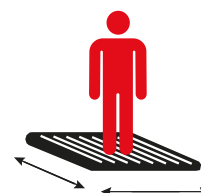

CLIMB-IT®

CLIMB-IT® SAFETY STEPS WITH SAFETY LOCK

60x61 cm

Certified to EN 131 Professional

Easy to use locking system which raises and lowers the wheels to provide stability when working & to be easily moved when not in use

Wide platform with a non-slip surface kick board

Wide profile treads with a non-slip surface

Safe guardrail and spring gate

Maximum load capacity of 150kg

No of Treads	Height mm	Width mm	Length mm	Platform Height mm	Max Working Height mm	Weight kg	Model
3	1850	750	1180	750	2700	45.6	CAL703
4	2100	780	1360	1000	3000	51.2	CAL704
5	2350	810	1540	1250	3200	57	CAL705
6	2600	830	1720	1500	3500	62.2	CAL706
7	2850	860	1900	1750	3700	67.2	CAL707