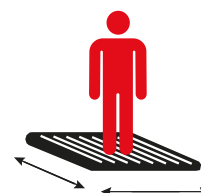

CLIMB-IT®

CLIMB-IT® WEIGHT REACTIVE SAFETY STEPS

60x61 cm

YouTube

Scan the QR code above with your smartphone or tablet device to watch the product video.

Certified to EN 131 Professional

- Weight reactive castors fixes the product to the ground when platform in use, but mobile when not in use
- Wide platform with a non-slip surface & kick board
- Wide profile treads with a non-slip surface
- Safe guardrail & spring gate
- Maximum load capacity of 150kg

No of Treads	Overall Height mm	Overall Width mm	Overall Length mm	Platform Height mm	Max Working Height mm	Weight kg	Model
3	1850	770	1180	750	2700	45.6	CAR603
4	2100	790	1360	1000	3000	51.2	CAR604
5	2350	810	1540	1250	3200	57	CAR605