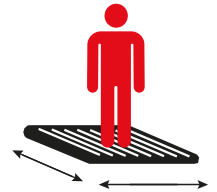

Climb-It®

CLIMB-IT® EXTRA LARGE PLATFORM SAFETY STEPS WITH ADJUSTABLE STABILISERS

60x91 cm

Certified to EN 131 Professional
 Reinforced with stabilisers, manufactured for heavy & difficult working conditions
 Wide platform with a non-slip surface and toe board
 Wide non-slip treads for extra comfort
 All round guardrail with spring operated gates
 Mobile on non-slip braked castors
 Maximum Load Capacity of 150kg

No of Treads	Height mm	Max Width mm	Length mm	Platform Height mm	Max Working Height mm	Weight kg	Model
4	2100	1180 - 2040	1540	1000	3000	76.5	CAS804
5	2350		1720	1250	3250	80	CAS805
6	2600		1900	1500	3500	85.5	CAS806
7	2850		2080	1750	3750	90	CAS807
8	3100		2260	2000	4000	94.5	CAS808
10	3350		2440	2250	4250	98.5	CAS810
12	3600		2620	2500	4500	102	CAS812