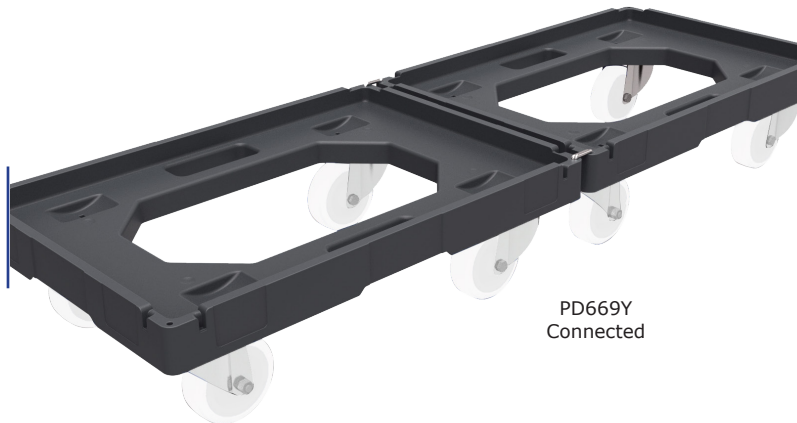

# CONTAINER DOLLY

PD669Y

PD669Y  
Connected

Stackable up to 2.3m high  
Dollies are linkable on either side  
Ideal for use with 600 x 400mm containers  
Mobile on 4 x 100mm swivel castors

Overall Size L x W x H mm	Weight kg	Model
600 x 400 x 174	2.1	PD669Y