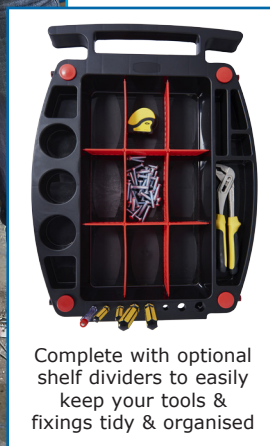

ProPlaz[®] Handy

'PROPLAZ[®] HANDY' TOOL TROLLEY

Complete with optional shelf dividers to easily keep your tools & fixings tidy & organised

High quality hardwearing black plastic shelves with aluminium uprights
Complete with optional shelf dividers to keep your tools tidy
Ideal for use in warehouses, workshops etc.
Lightweight & easy to clean
Mobile on 4 x 100mm swivel castors, 2 with brakes