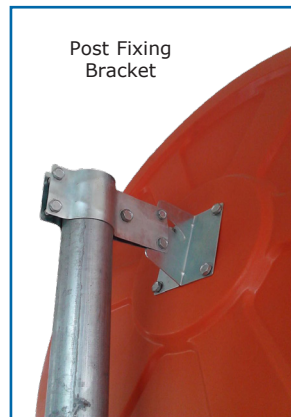

# TRAFFIC MIRRORS WITH HOODS

TMH60Z

Help reduce accidents & injuries by eliminating blind spots  
Convex traffic mirrors which are ideal for outdoor use  
High visibility orange casing with impact resistant mirror  
Complete with hood for weather protection to help reduce sun glare  
Complete with brackets & fixings to fix the mirrors on to a 50mm (2") dia. post

Description	Visibility Distance	Weight kg	Model
450mm dia.	approx. 5 metres	1	TMH45Z
600mm dia.	approx. 11 metres	2	TMH60Z